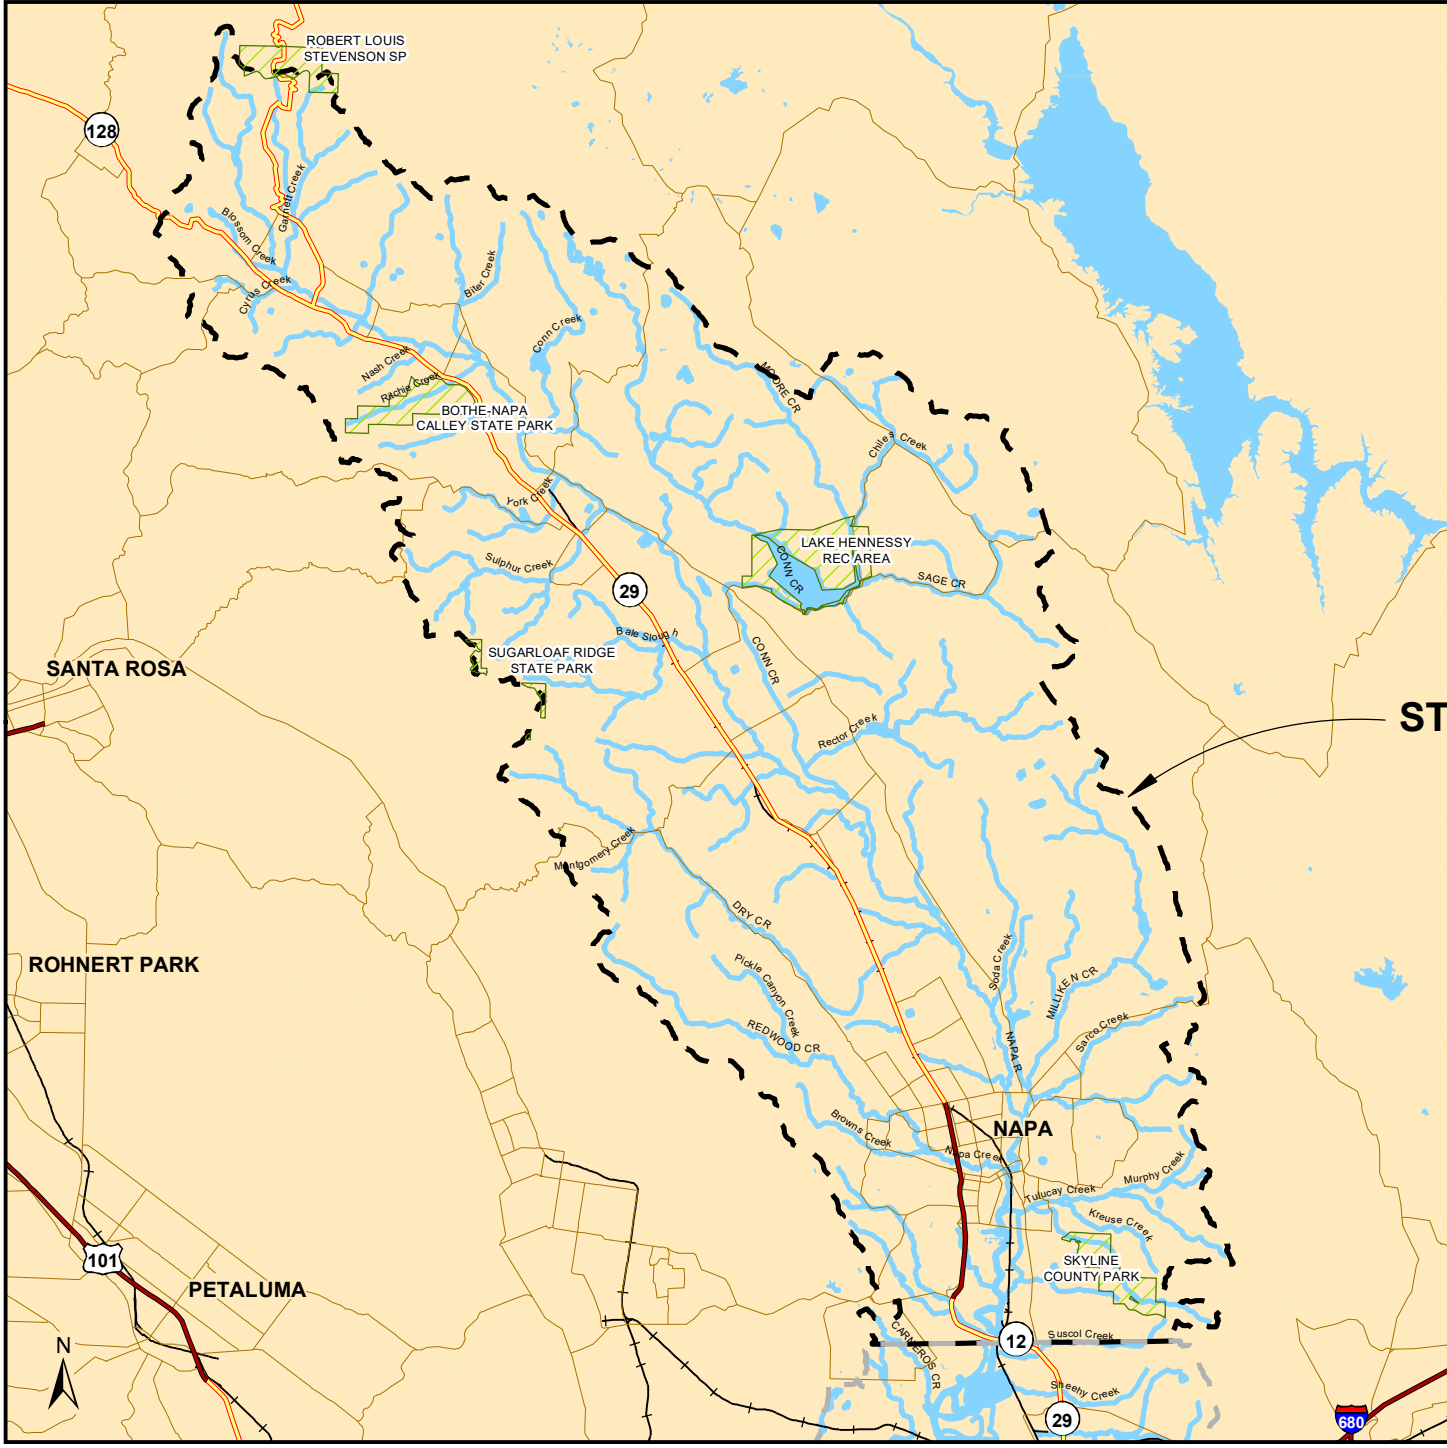

VICINITY MAP

STUDY AREA

INVESTIGATIONS-SURVEYS  
ECOSYSTEM RESTORATION

NAPA VALLEY WATERSHED  
MANAGEMENT  
CALIFORNIA

SAN FRANCISCO DISTRICT  
SOUTH PACIFIC DIVISION

1 JANUARY 2019